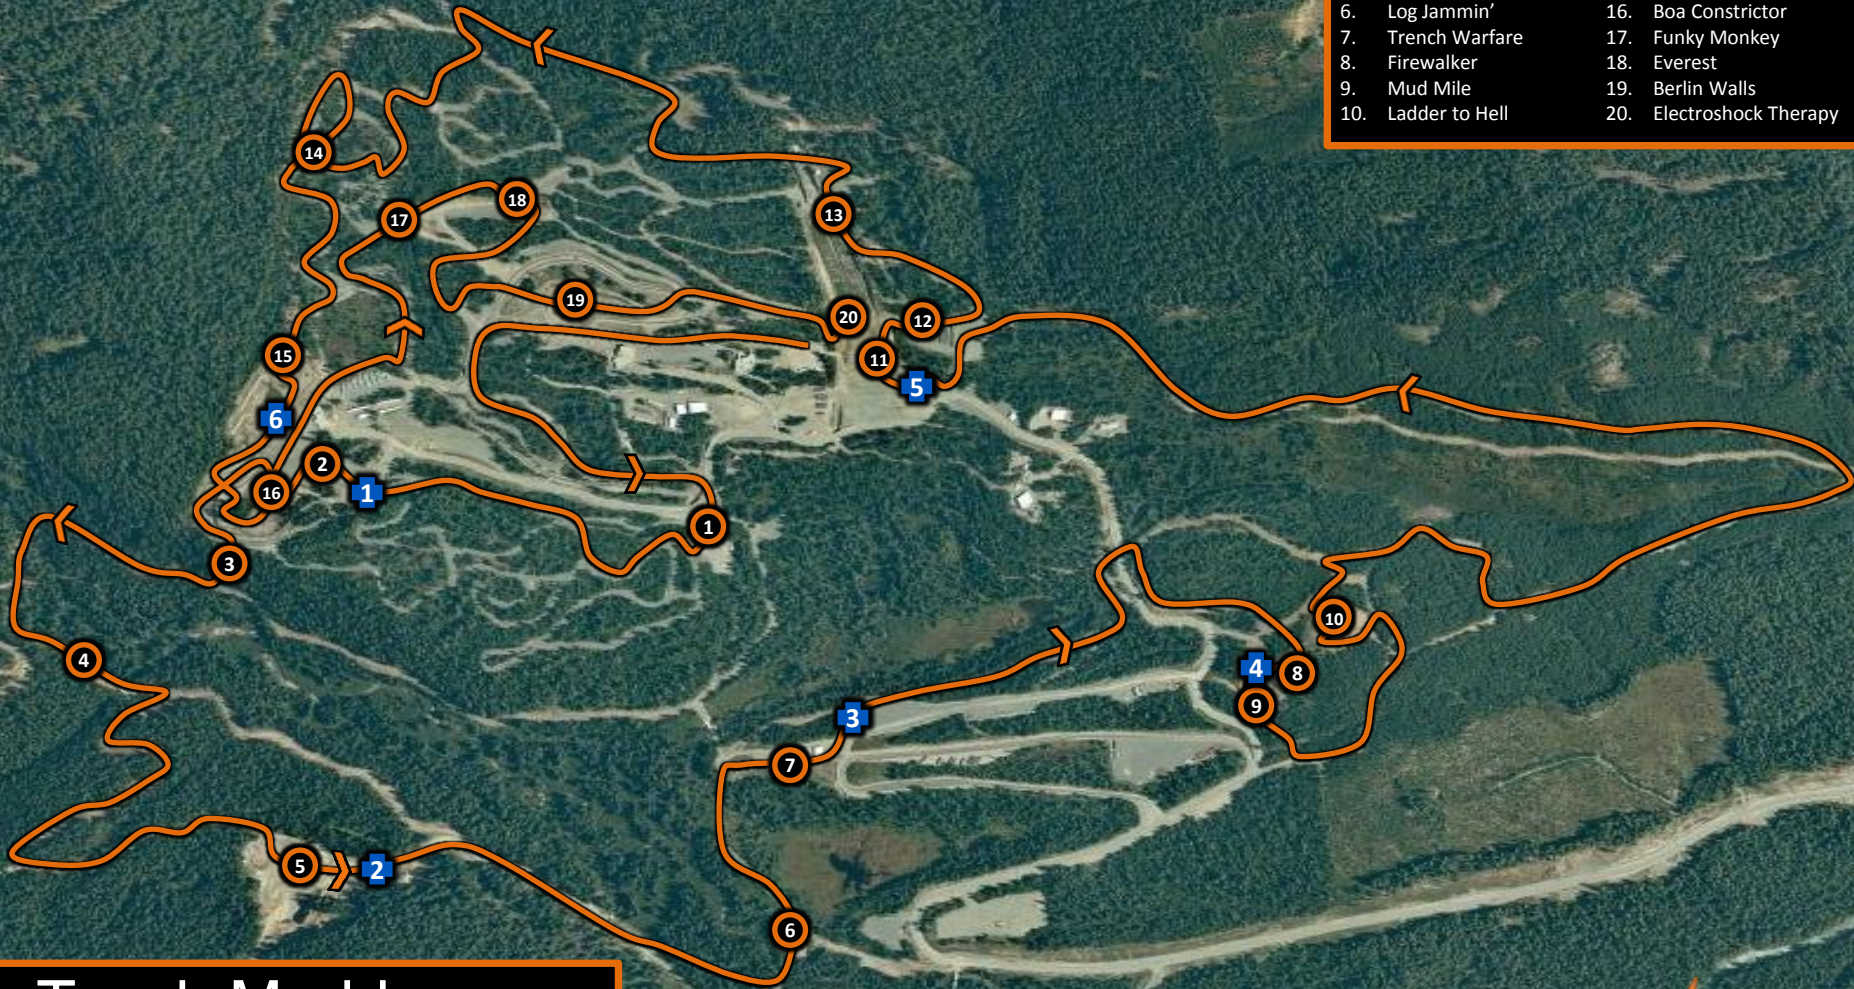

OBSTACLE LIST

- | | |
|--------------------|--------------------------|
| 1. Kiss of Mud | 11. Electric Eel |
| 2. Arctic Enema | 12. Cage Crawl |
| 3. Bush Whacked | 13. Cliffhanger |
| 4. Warrior Carry | 14. Hold Your Wood |
| 5. Glory Blades | 15. Walk the Plank |
| 6. Log Jammin' | 16. Boa Constrictor |
| 7. Trench Warfare | 17. Funky Monkey |
| 8. Firewalker | 18. Everest |
| 9. Mud Mile | 19. Berlin Walls |
| 10. Ladder to Hell | 20. Electroshock Therapy |

Tough Mudder
Whistler
June 22 - 23, 2013
Whistler Olympic park